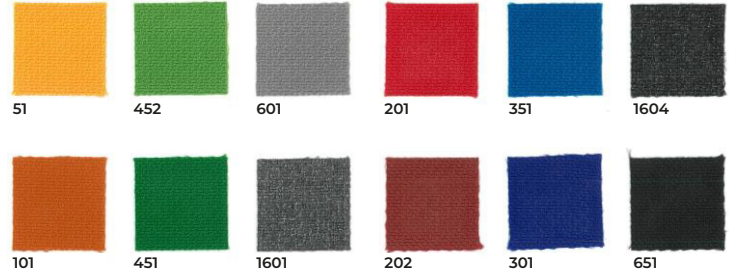

RANGE OF COLOURS

The “**Top Class**” and “**First Class**” armchairs are produced in the following shades.