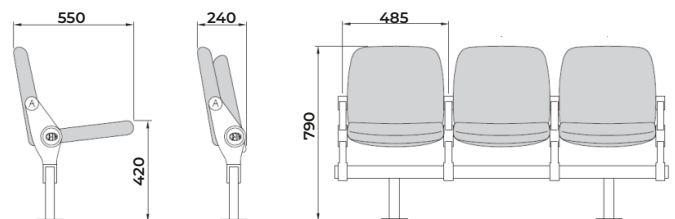

SEATS

FIRST CLASS & TOP CLASS

(WITHOUT ARMRESTS)

(WITH ARMRESTS)

DISCOVER MORE

GENERAL CHARACTERISTICS

Denomination	FIRST CLASS (without armrests)	TOP CLASS (with armrests)
Dimensions	Width: 485 mm Depth: 550 mm (open) 240 mm (close) Height: 790 mm	Width: 495 mm Depth: 580 mm (open) 145 mm (close) Height: 820 mm
Material	Steel core upholstered with expanded foam	
Covering	Fully removable non-allergenic fabric, stain-proof and resistant to trichloroethylene, ethylene perchloride, acid and alkalis. Available in eco-leather	
Armrests TOP CLASS	Steel with an integral polyurethane cover	
Seat	Tip-up seat with automatic spring device	
Application	Fitted in groups on beams fixed to the floor or self-stabilising. On telescopic stands fitted on tip-up beams	
Conformity to	EN 12727	
Reaction to fire	Class 1 IM (IT)	

TECHNICAL DRAWING FIRST CLASS

TECHNICAL DRAWING TOP CLASS

CETA SPA
Registered office: 24127 Bergamo - Via Grumello, 47/49
Tel. 39 035 45 48 511 | Fax: +39 035 261 622
ceta@ceta.it | www.ceta.it

RANGE OF COLOURS

NUMBERING

Chairs can be numbered (optional) with engraved PVC plates fixed to the underside of the seat. Plates identifying the row or sector are also available.

OTHER CHARACTERISTICS

First Class and **Top Class** chairs are made from a strong steel core and upholstered with expanded foam: they are covered by a removable cover which resistant, removable fabric is Class 1 IM fire retardant. Extremely elegant and so comfortable, these appreciated chairs have separate seats and backs. The tip - up seats make it easier for people to pass and involve an automatic spring device, or spring and gravity in the case of Top Class tip - up chairs.