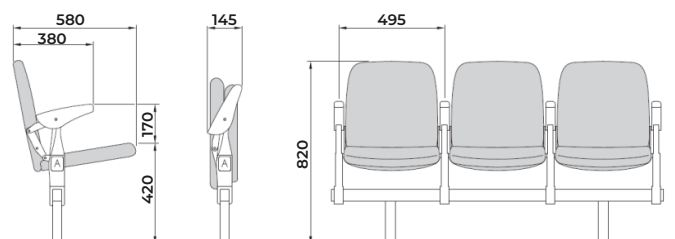

TECHNICAL DRAWING TOP CLASS

CETA SPA
Registered office: 24127 Bergamo - Via Grumello, 47/49
Tel. 39 035 45 48 511 | Fax: +39 035 261 622
ceta@ceta.it | www.ceta.it